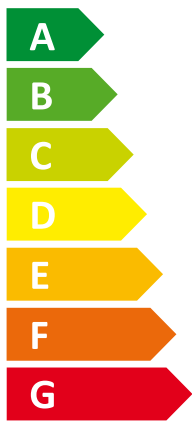

ENERG

енергия · ενεργεια

de_dietrich... HP 16 TR AGC25 HYBRIDE V200

A⁺⁺

A

Two icons showing sound power levels. The top icon shows a speaker inside a house with the text **48 dB**. The bottom icon shows a speaker outside a house with the text **70 dB**.

- 15 kW
- **22 kW**
- 13 kW

ENERG

енергия · ενεργεια

de_dietrich... HP 11 MR AGC15 HYBRIDE V200

A⁺⁺

A

Two icons showing sound power levels. The top icon shows a house with a speaker and the text "48 dB". The bottom icon shows a house with a speaker and the text "69 dB".

- 11 kW
- **15 kW**
- 8 kW

ENERG

енергия · ενεργεια

de_dietrich... HP 11 MR AGC25 HYBRIDE V200

A⁺⁺

A

Two sound power level icons. The top one shows a speaker icon with sound waves and the text "48 dB". The bottom one shows a speaker icon with sound waves and the text "69 dB".

A legend for energy consumption levels, showing three colored squares with their corresponding values: a dark blue square for **11 kW**, a medium blue square for **15 kW**, and a light blue square for **8 kW**.