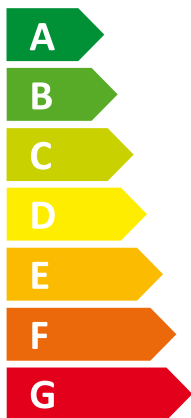

ENERG

енергия · ενεργεια

de_dietrich... HP 16 TR AGC25 HYBRIDE V200

A⁺⁺

A

Two icons showing sound power levels. The top icon shows a speaker inside a house with the text **48 dB**. The bottom icon shows a speaker outside a house with the text **70 dB**.

- 15 kW
- **22 kW**
- 13 kW

ENERG

енергия · ενεργεια

de_dietrich... HP 11 MR AGC15 HYBRIDE V200

A⁺⁺

A

Two icons showing sound power levels. The top icon shows a house with a speaker and the text "48 dB". The bottom icon shows a house with a speaker and the text "69 dB".

- 11 kW
- **15 kW**
- 8 kW

ENERG

енергия · ενεργεια

de_dietrich... HP 11 MR AGC25 HYBRIDE V200

A⁺⁺

A

Two sound power level icons. The top one shows a speaker icon with sound waves and the text "48 dB". The bottom one shows a speaker icon with sound waves and the text "69 dB".

A legend for energy consumption levels, showing three colored squares with their corresponding values: a dark blue square for **11 kW**, a medium blue square for **15 kW**, and a light blue square for **8 kW**.