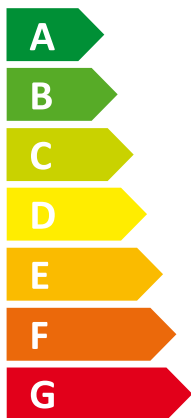

ENERG

енергия · ενεργεια

de_dietrich... HP 16 TR AGC25 HYBRIDE V200

A⁺⁺

A

Two icons showing sound power levels. The top icon shows a speaker inside a house with the text **48 dB**. The bottom icon shows a speaker outside a house with the text **70 dB**.

- 15 kW
- **22 kW**
- 13 kW

ENERG

енергия · ενεργεια

de_dietrich... HP 11 MR AGC15 HYBRIDE V200

A⁺⁺

A

Two icons showing sound power levels. The top icon shows a house with a speaker and the text "48 dB". The bottom icon shows a house with a speaker and the text "69 dB".

- 11 kW
- **15 kW**
- 8 kW

ENERG

енергия · ενεργεια

de_dietrich... HP 11 MR AGC25 HYBRIDE V200

A⁺⁺

A

Two sound power level icons. The top one shows a speaker icon with sound waves and the text "48 dB". The bottom one shows a speaker icon with sound waves and the text "69 dB".

A legend box containing three colored squares with corresponding power consumption values: a dark blue square for "11 kW", a medium blue square for "15 kW", and a light blue square for "8 kW".

ENERG

енергия · ενεργεια