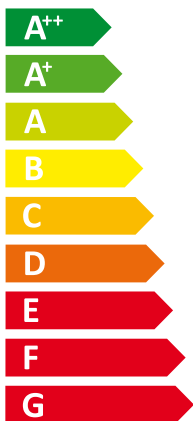

ENERG

енергия · ενεργεια

de_dietrich... HP 11 MR AGC35 HYBRIDE V200

A⁺⁺

A

Two icons representing sound power level. The top icon shows a speaker inside a house with the value **48 dB**. The bottom icon shows a speaker outside a house with the value **69 dB**.

A legend for energy consumption levels, showing three colored squares with their corresponding values: a dark blue square for **11 kW**, a medium blue square for **15 kW**, and a light blue square for **8 kW**.